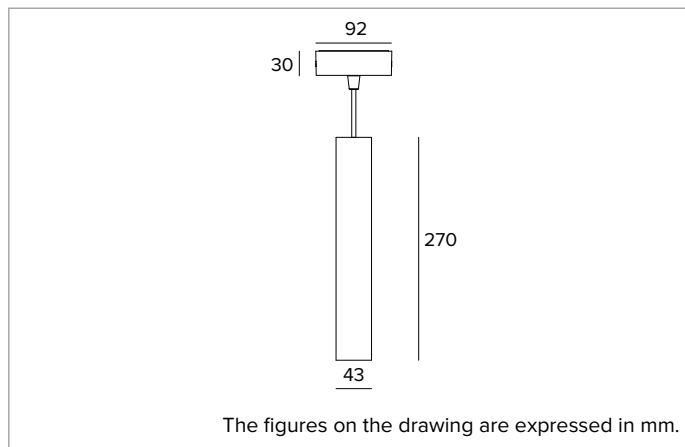

1T9823EL | LABEL 4 - Suspension

LED suspension fixture for direct light emission powered by mains voltage

		4000K	H(m)	D(m)	Emax(lx)
		Ra90		18°	
Fixture Power	8W	1	0.31	4119	
Source Flux	960lm	2	0.62	1030	
Fixture Flux	608lm	3	0.93	458	
Efficacy	77lm/W	4	1.24	257	
TS1958	Imax=4291cd/klm	Imax	4119cd	5	1.55

CCT nominal: 4000K

Lifetime (L80/B10): >50000h tq +25°C

ILLUMINOTECHNICAL CHARACTERISTICS

SP Version - metallised polycarbonate precision optics, a holographic diffusion filter and a black silicone cut off ring.

Optic: REFLECTOR

Beam angles: SP

Optical efficiency: 63%

Fixture flux: 608lm

Luminous efficacy: 77lm/W

Photobiological safety: Compliant with RG1 low risk group

MECHANICAL CHARACTERISTICS

Cylindrical body in CNC machined aluminum and coated with powder paint.

Colour and finish: Deep black

Dimensions: D=43mm

Weight: 0.8Kg

Degree of protection: IP20

ELECTRICAL CHARACTERISTICS

Electronic ON-OFF version with the power supply integrated in the body of the fixture. Luminaire compliant with EN 60598-2-22 for power supply from a centralised emergency system CPSS (Central Power Supply System), not incorporated in the luminaire - high risk areas excluded. The default power and flux are 100% in AC and 100% in DC.